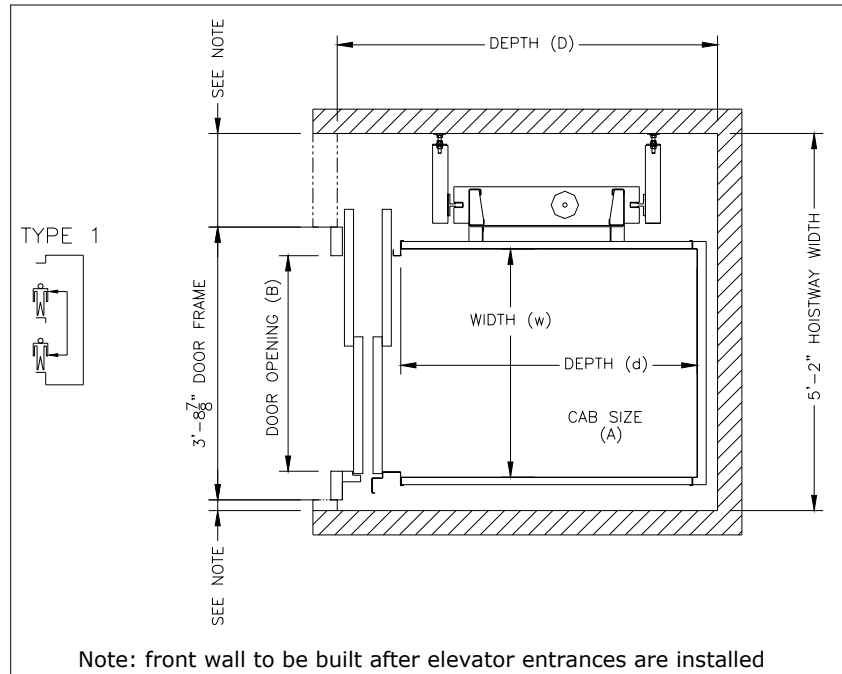

VEU HOME ELEVATOR (FRONT ENTRANCE)

Front Configuration (RH Entrance Shown)	Cab Size	Door Opening	Hoistway Size
	W x D x H(in)	W x H(in)	W x D (in)
	36 x 48 x 84	36 x 80	62 x 63
	36 x 60 x 84	36 x 80	62 x 75

VEU HOME ELEVATOR (FRONT AND REAR ENTRANCE)

Front and Rear Configuration	Cab Size	Door Opening	Hoistway Size
	W x D x H(in)	W x H (in)	W x D (in)
	36 x 48 x 84	36 x 80	62 x 69
	36 x 60 x 84	36 x 80	62 x 81