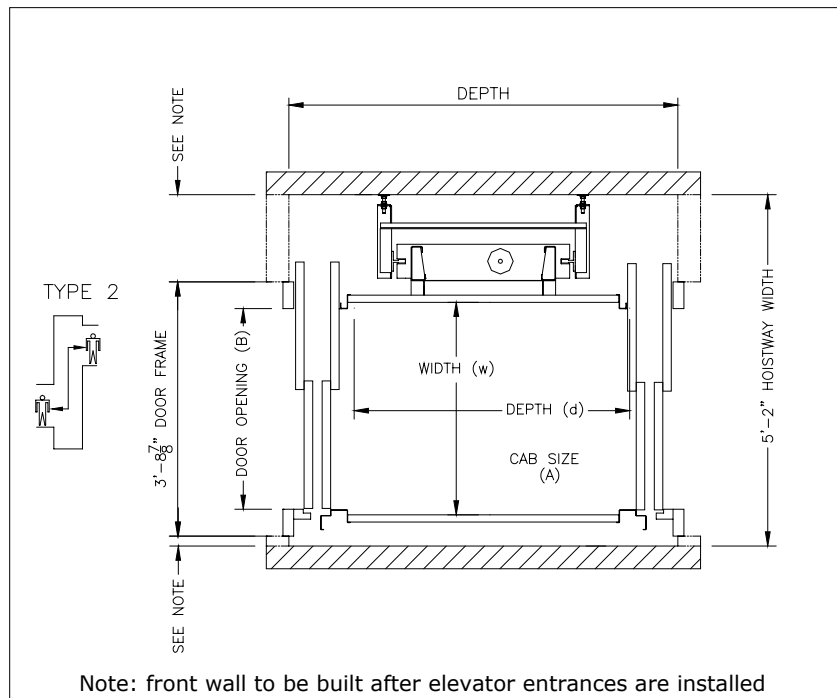

VEU HOME ELEVATOR (FRONT ENTRANCE)

Front Configuration (RH Entrance Shown)	Cab Size	Door Opening	Hoistway Size
	W x D x H(in)	W x H(in)	W x D (in)
	36 x 48 x 84	36 x 80	62 x 63
	36 x 60 x 84	36 x 80	62 x 75

VEU HOME ELEVATOR (FRONT AND REAR ENTRANCE)

Front and Rear Configuration	Cab Size	Door Opening	Hoistway Size
	W x D x H(in)	W x H (in)	W x D (in)
	36 x 48 x 84	36 x 80	62 x 69
	36 x 60 x 84	36 x 80	62 x 81